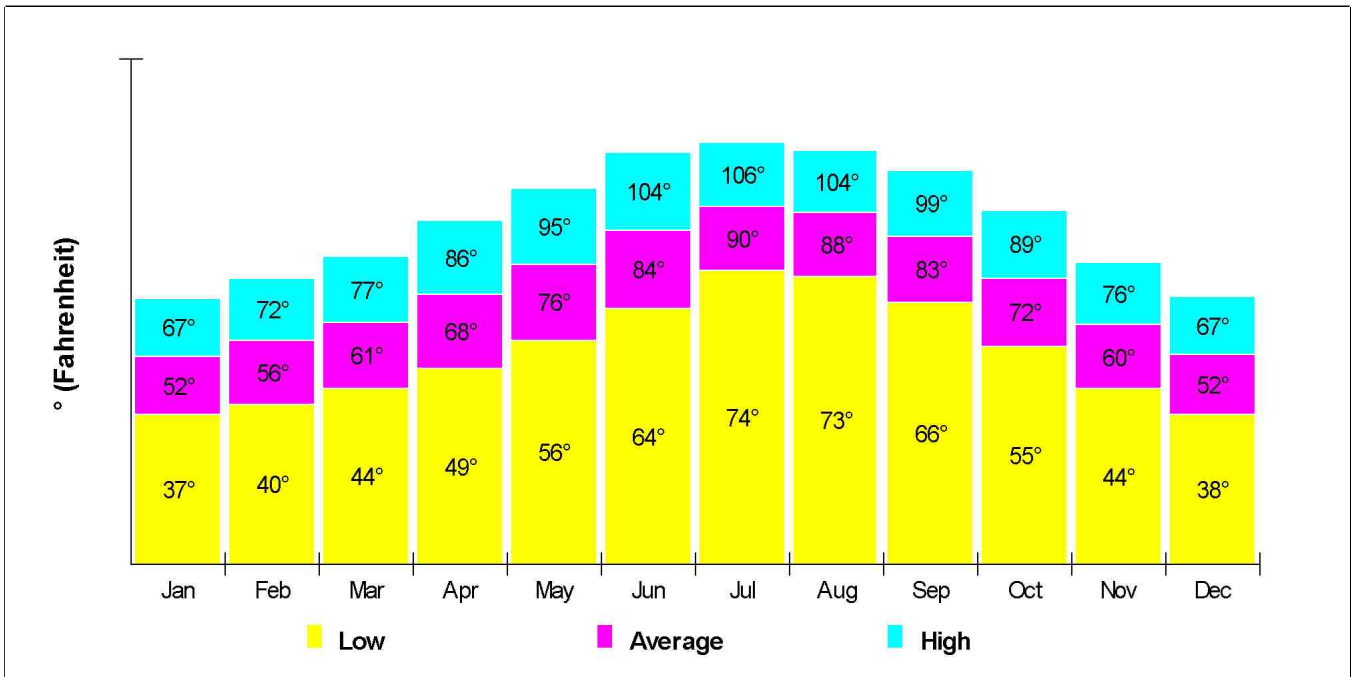

Temperature

Measured at TEMPE A S U, AZ (elevation = 1,170ft.)

Average Precipitation

Measured at TEMPE A S U, AZ (elevation = 1,170ft.)